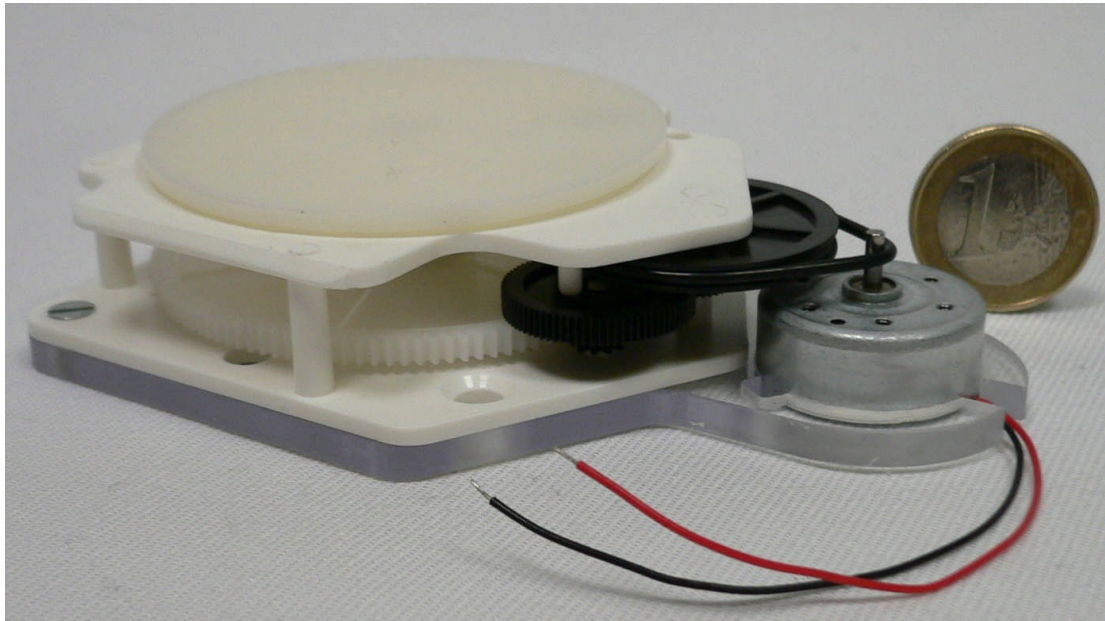

SBM - Drive for Slim Line Turntable with 2,5 rpm

Views and measures of SBM slim line turntable:

SBM top view

SBM back view

SBM side view

Power supply for SBM:

SBM power supplies

Supported by batteries (type D-cell, C-cell or AA-cell) or by power jack with mains adapter (number of batteries and holder depend on required run time and load - 1.5 to 4.5 volts)