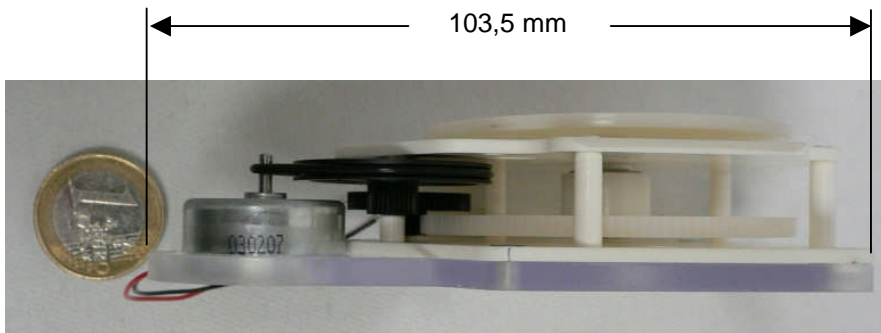

SBM - Drive for Slim Line Turntable with 2,5 rpm

Views and measures of SBM slim line turntable:

SBM top view

SBM back view

SBM side view

Power supply for SBM:

SBM power supplies

Supported by batteries (type D-cell, C-cell or AA-cell) or by power jack with mains adapter (number of batteries and holder depend on required run time and load - 1.5 to 4.5 volts)