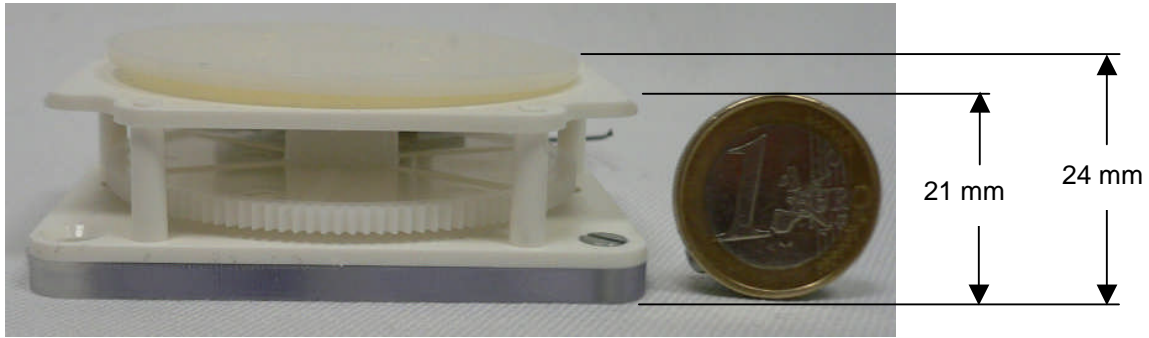

SBM - Drive for Slim Line Turntable with 2,5 rpm

Views and measures of SBM slim line turntable:

SBM top view

SBM back view

SBM side view

Power supply for SBM:

SBM power supplies

Supported by batteries (type D-cell, C-cell or AA-cell) or by power jack with mains adapter (number of batteries and holder depend on required run time and load - 1.5 to 4.5 volts)