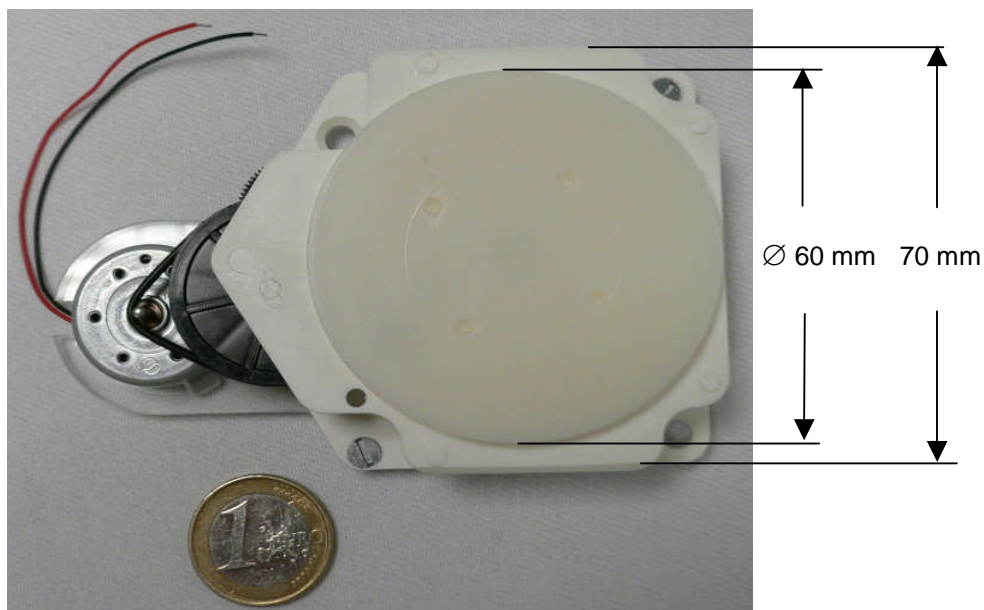

SBM - Drive for Slim Line Turntable with 2,5 rpm

Views and measures of SBM slim line turntable:

SBM top view

SBM back view

SBM side view

Power supply for SBM:

SBM power supplies

Supported by batteries (type D-cell, C-cell or AA-cell) or by power jack with mains adapter (number of batteries and holder depend on required run time and load - 1.5 to 4.5 volts)